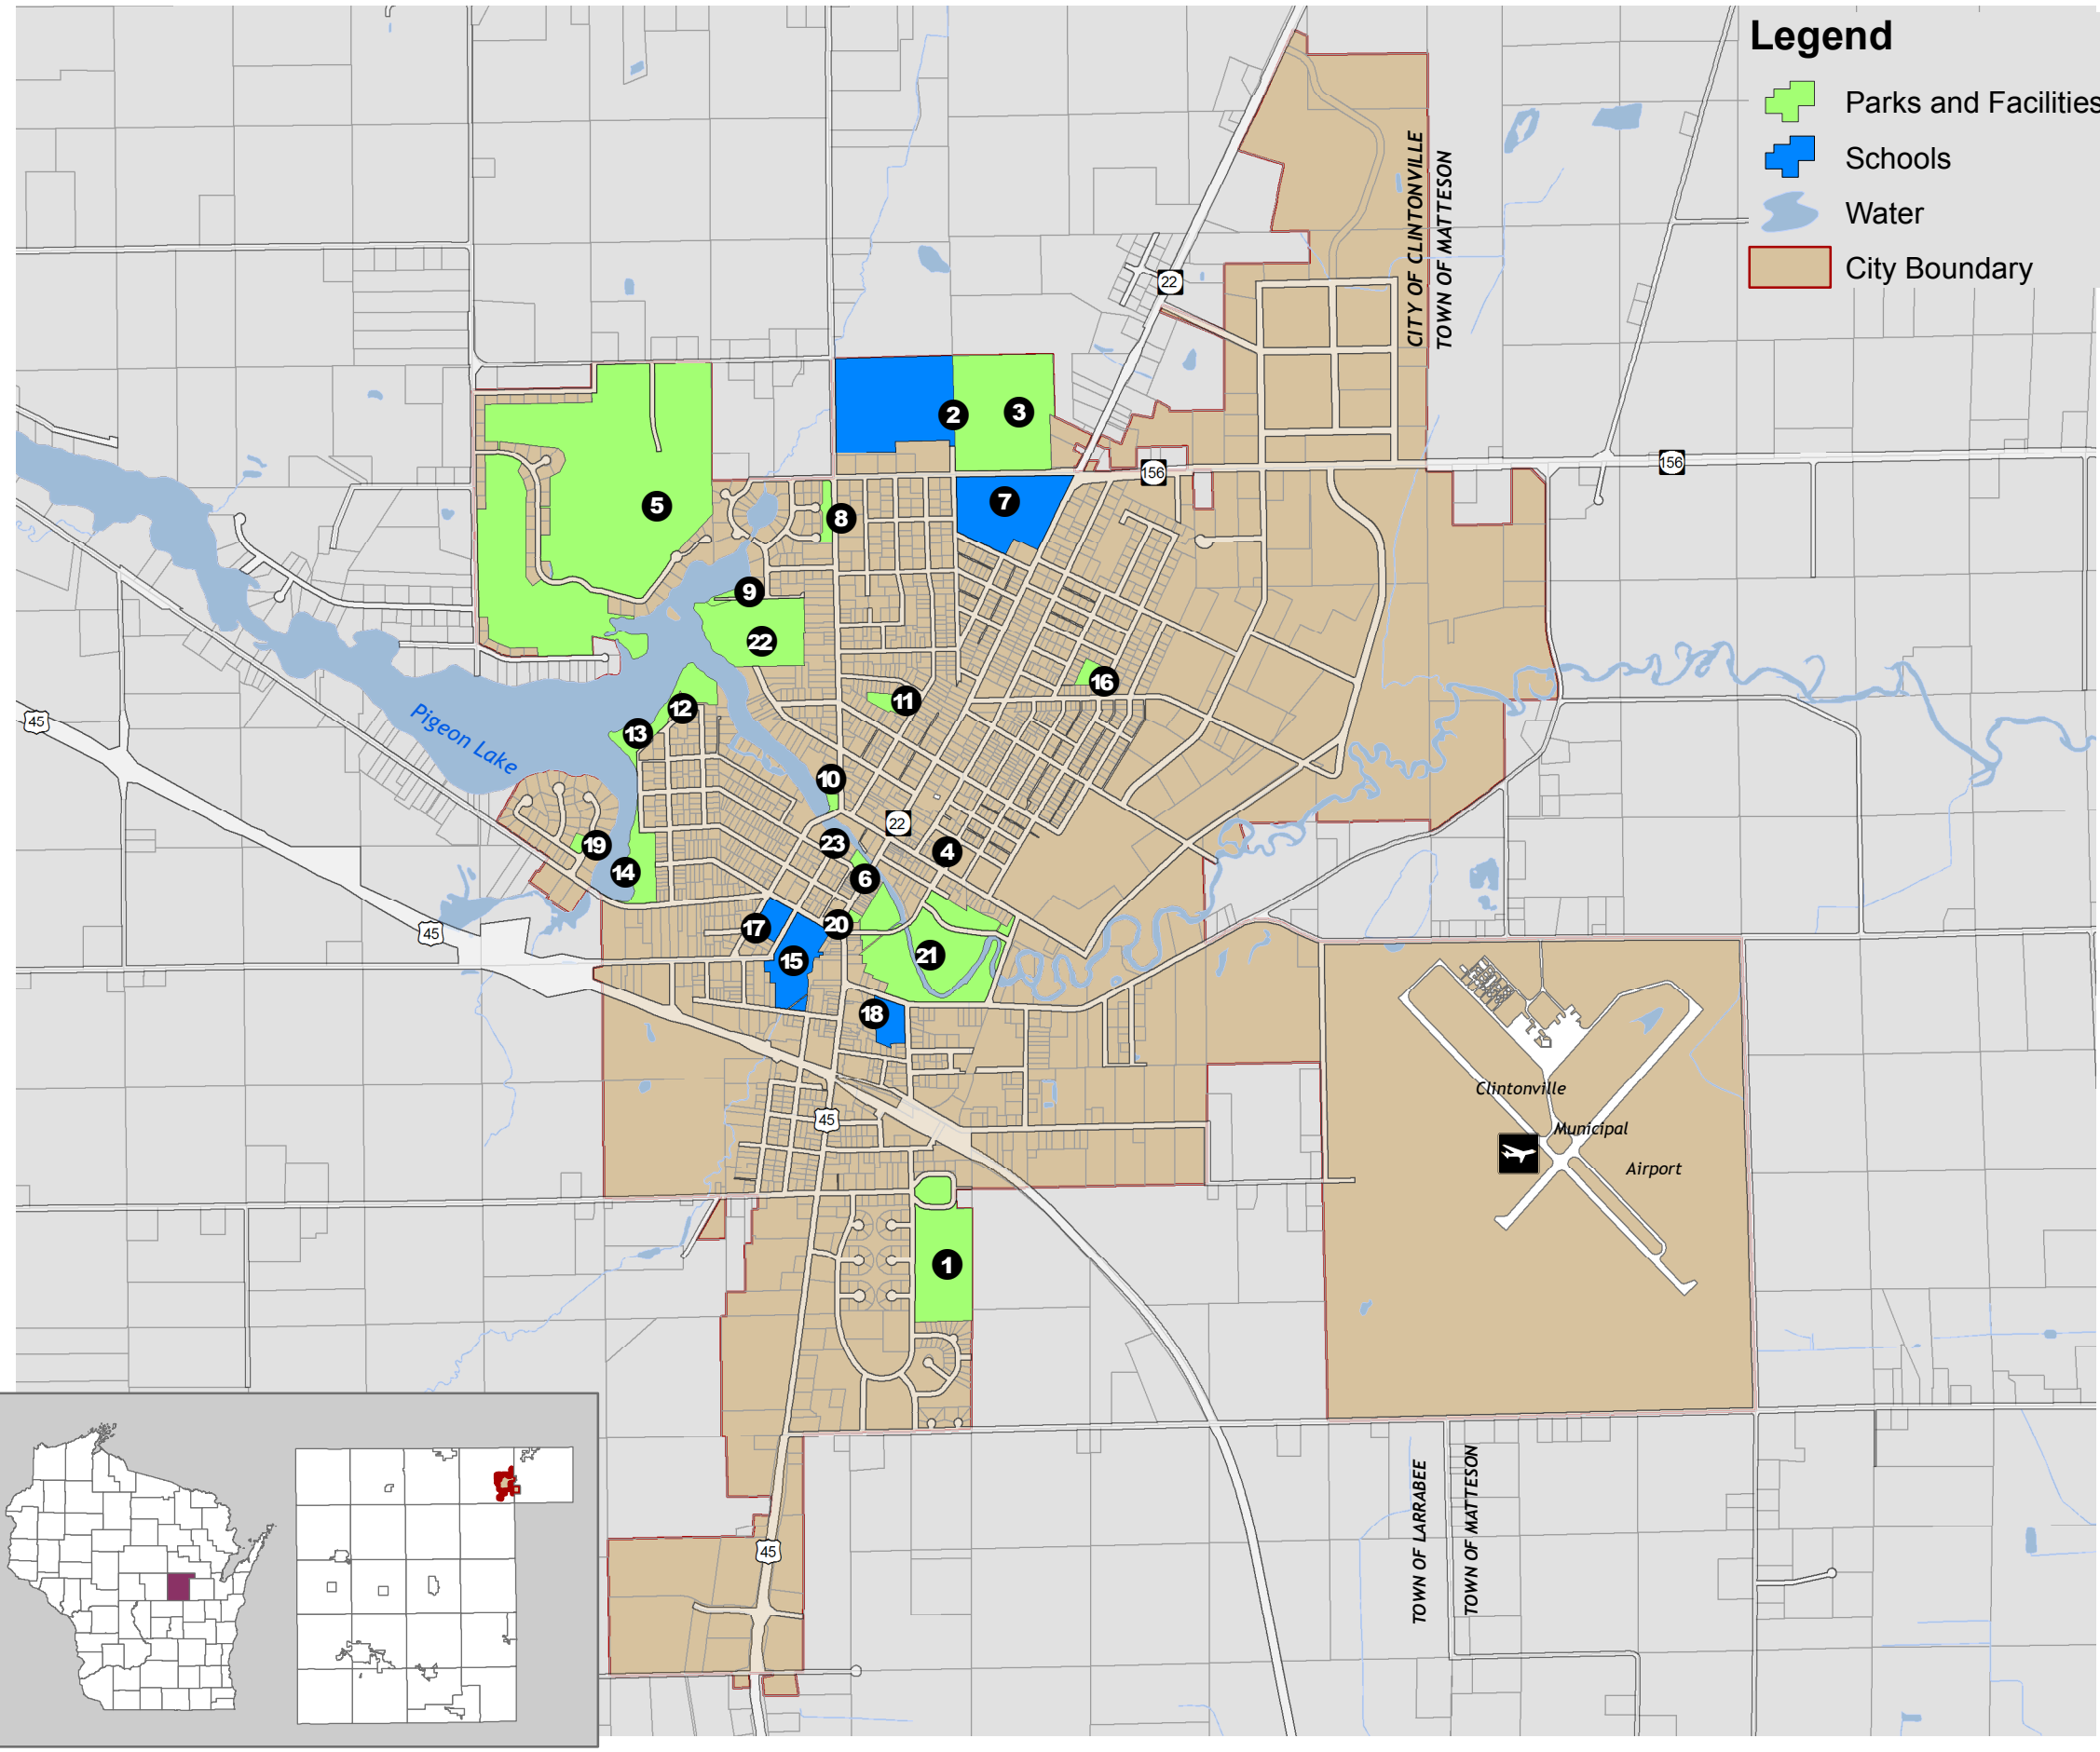

Map 1 CITY OF CLINTONVILLE Existing Parks and Recreation Facilities

Legend

-  Parks and Facilities
-  Schools
-  Water
-  City Boundary

- 1** Bucholtz Park
- 2** CHS Recreation Center
- 3** Clintonville High School
- 4** Clintonville Recreation Center
- 5** Clintonville Riverside Golf Course
- 6** Community Center \ Pigeon River Walkway
- 7** Dellwood Early Learning Center and Middle School
- 8** Fairway Lake Neighborhood Playground
- 23** Gorden Noren Skate Park
- 9** Hillside Drive Park
- 10** Ice House Landing
- 11** Olen Neighborhood Playground
- 12** Pickerel Point Neighborhood Playground
- 13** Picnic Point Park
- 14** Pigeon River Wayside
- 15** Rexford-Longfellow Elementary & Alternative School
- 16** Rohrer Neighborhood Playground
- 17** Saint Martin Lutheran Elementary School
- 18** Saint Rose Catholic Elementary School
- 22** Seven Maples Nature Area
- 19** Shore Drive Neighborhood Playground
- 20** Veterans Memorial
- 21** Walter A. Olen Park
- 22** Seven Maples Nature Area
- 23** Gorden Noren Skate Park

Source: Digital Base Data provided by Waupaca County, 2018.

This data was created for use by the East Central Wisconsin Regional Planning Commission Geographic Information System. Any other use/application of this information is the responsibility of the user and such use/application is at their own risk. East Central Wisconsin Regional Planning Commission disclaims all liability regarding fitness of the information for any use other than for East Central Wisconsin Regional Planning Commission business.

PREPARED MARCH 2018 BY:
East Central Wisconsin
Regional Planning Commission
ECWRPC